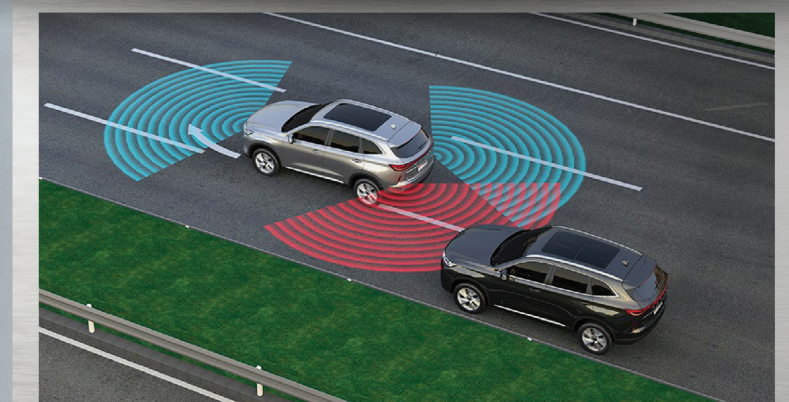

Intelligent Mobility

This bold and stylish SUV is also unbelievably safe. The car comes with a comprehensive suite of safety systems designed to protect you and others on the road. Advanced safety features including Intelligent Adaptive Cruise Control, Lane Keep Assist, Traffic Sign Recognition and Traffic Jam Assist

Intelligent Cruise Assistance + Traffic Jam Assistance

Full-Auto Parking

Lane-Keeping Assistance + Blind Spot Detection

• Features and colourings may differ from actual product and vary model-wise. Please check with your local dealer for detailed specifications