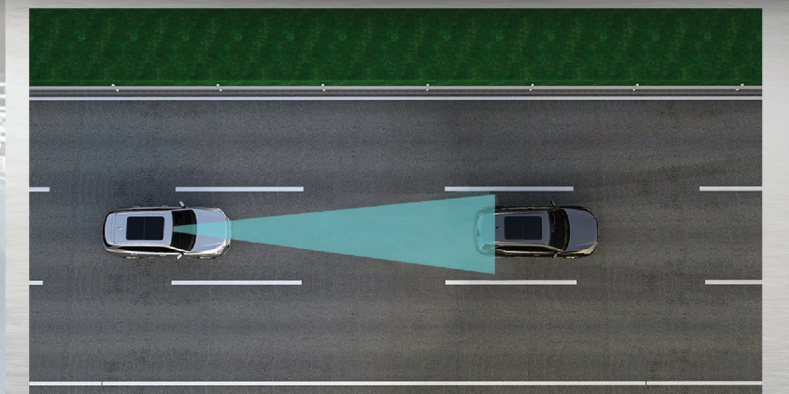

HAVAL

NEXT-GEN HIGH-TECH AUTO
3rd Gen Haval H6 HEV

HAVAL

Elevating Driving Excellence with Captivating Technology and Innovative Design

Unveiling the Haval H6, an SUV that redefines excellence in the automotive world. As a symbol of innovation, the H6 seamlessly blends advanced technology with a captivating design. Its feature-packed interior keeps you connected and powered up on the go. Beyond its remarkable amenities, the H6 delivers dynamic performance and advanced safety systems, ensuring a thrilling and secure driving experience. Embrace a new era of driving pleasure with the Haval H6, where every detail is crafted to elevate your journey to unprecedented heights.

Intelligent Mobility

This bold and stylish SUV is also unbelievably safe. The car comes with a comprehensive suite of safety systems designed to protect you and others on the road. Advanced safety features including Intelligent Adaptive Cruise Control, Lane Keep Assist, Traffic Sign Recognition and Traffic Jam Assist